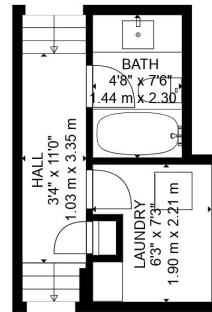

Estimated areas

GLA FLOOR 1: 507 sq. ft, excluded 114 sq. ft
 GLA FLOOR 2: 138 sq. ft, excluded 0 sq. ft
 GLA FLOOR 3: 446 sq. ft, excluded 0 sq. ft
 Total GLA 1091 sq. ft, total scanned area 1205 sq. ft

MEASUREMENTS ARE CALCULATED BY CUBICASA TECHNOLOGY. DEEMED HIGHLY RELIABLE BUT NOT GUARANTEED.

Estimated areas

GLA FLOOR 1: 507 sq. ft, excluded 114 sq. ft
GLA FLOOR 2: 138 sq. ft, excluded 0 sq. ft
GLA FLOOR 3: 446 sq. ft, excluded 0 sq. ft
Total GLA 1091 sq. ft, total scanned area 1205 sq. ft

MEASUREMENTS ARE CALCULATED BY CUBICASA TECHNOLOGY. DEEMED HIGHLY RELIABLE BUT NOT GUARANTEED.

FLOOR 1

FLOOR 2

FLOOR 3

Estimated areas

GLA FLOOR 1: 507 sq. ft, excluded 114 sq. ft
 GLA FLOOR 2: 138 sq. ft, excluded 0 sq. ft
 GLA FLOOR 3: 446 sq. ft, excluded 0 sq. ft
 Total GLA 1091 sq. ft, total scanned area 1205 sq. ft