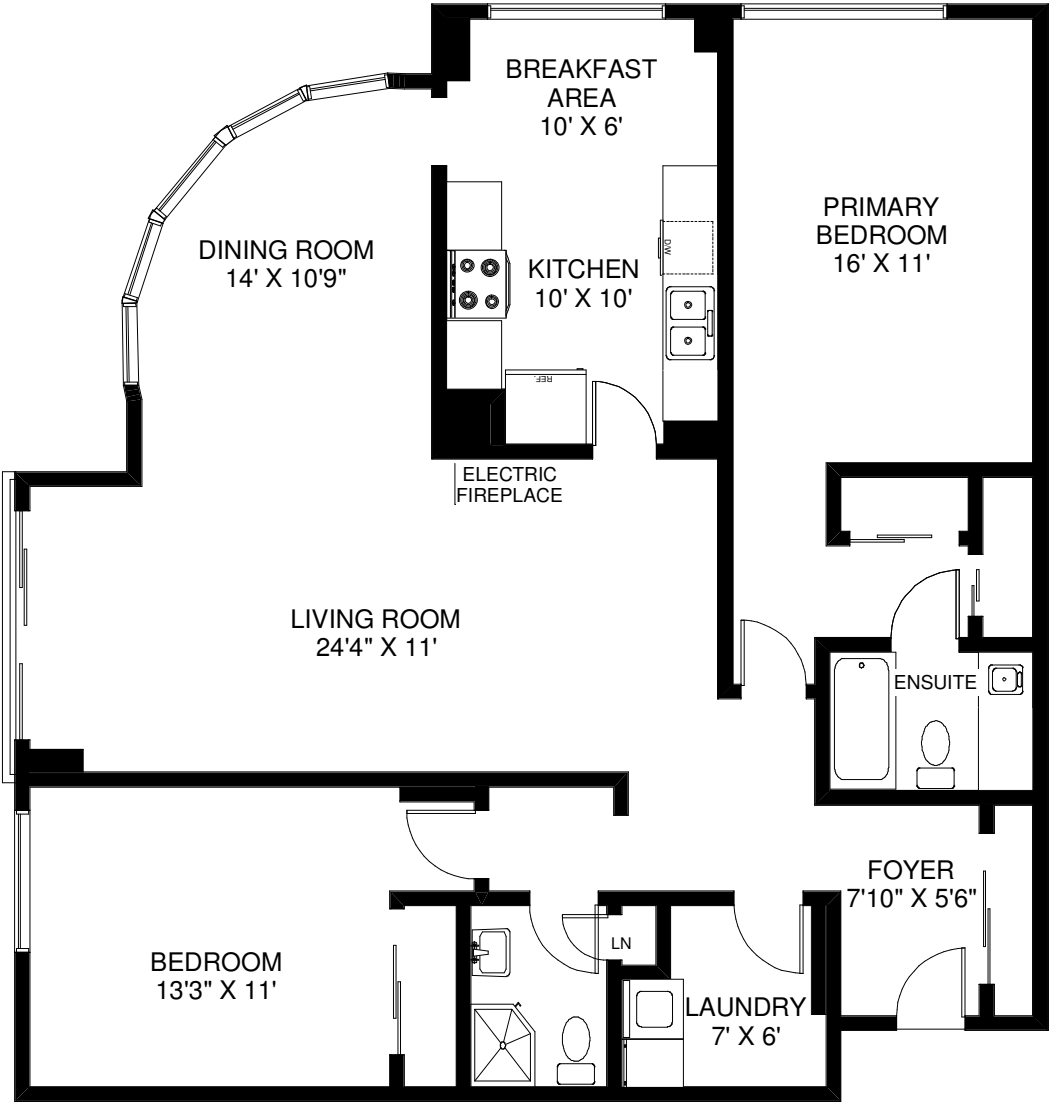

100 UPPER MADISON # 908

APPROXIMATELY 1,365 SQ FT

Note: Measurements & Calculations are approximate. Provided as a guideline only.