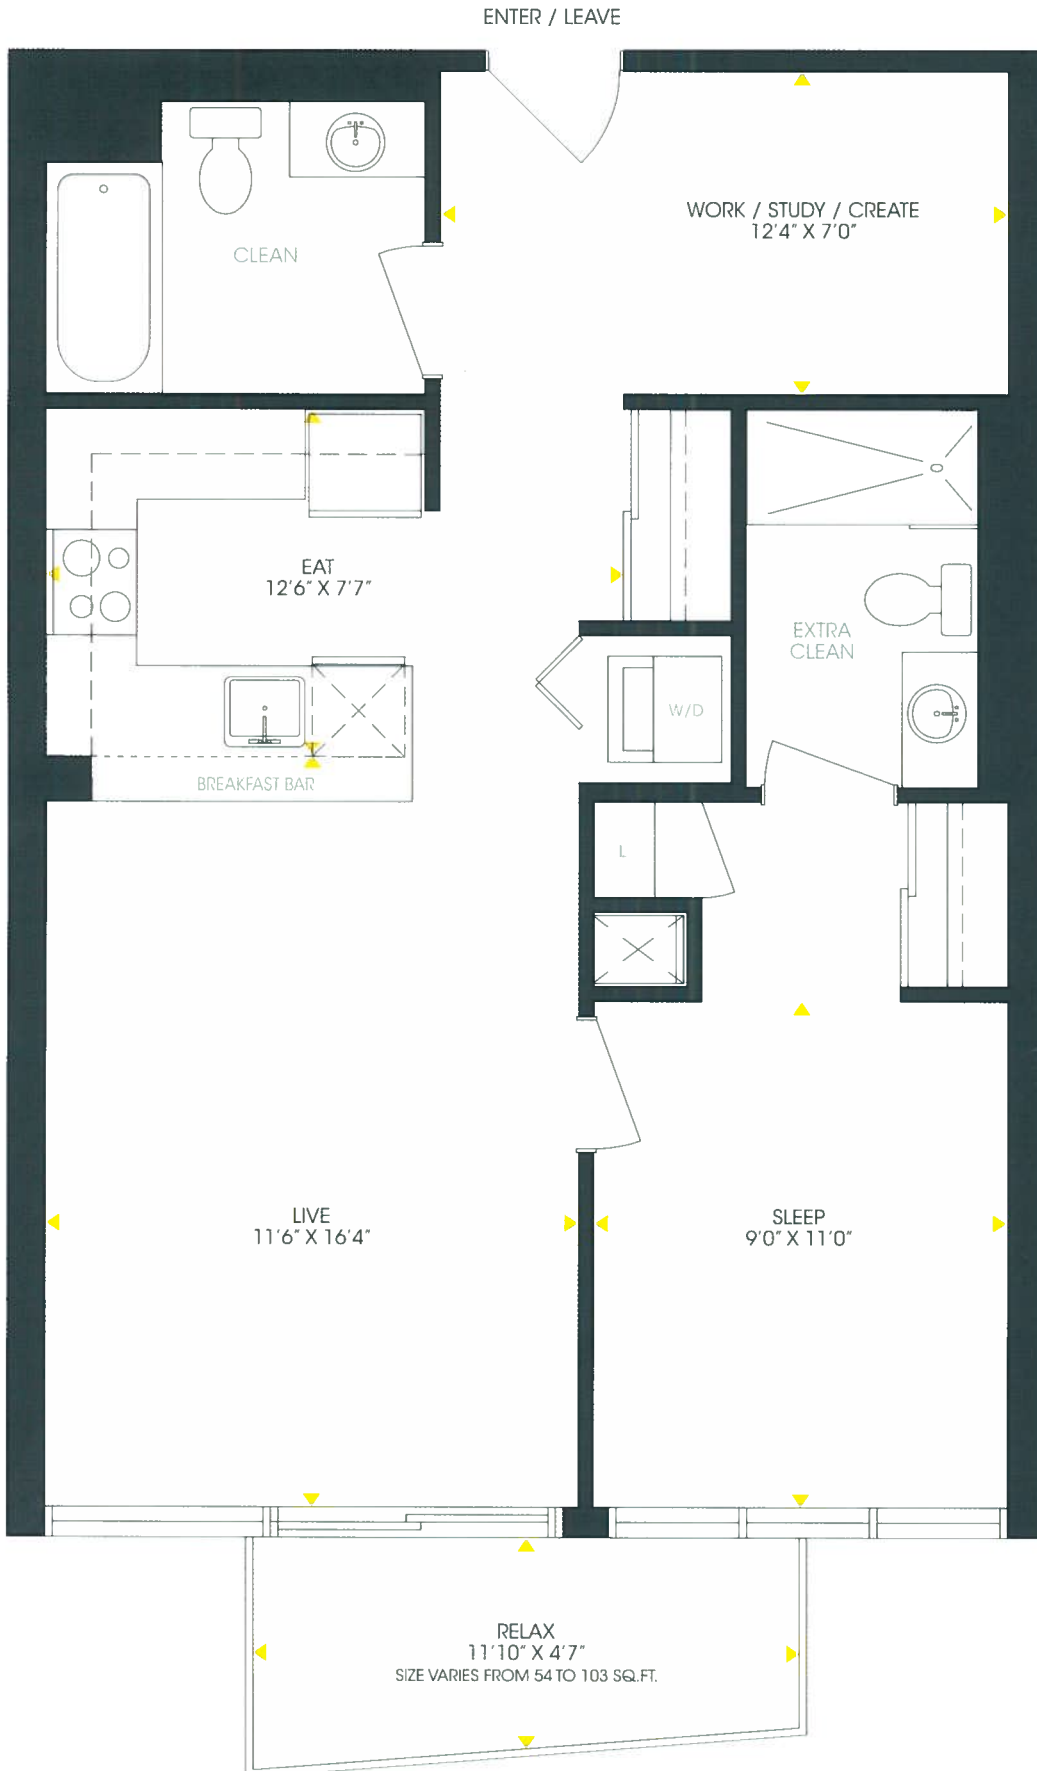

SCHOOL

ONE BEDROOM + DEN 700 SQ.FT. + BALCONY (54-103 SQ.FT.)

LIBERTYPLACE
THE CENTRE OF THE SCENE

SUITE LOCATION
3-29

TYPICAL FLOORS
3-29